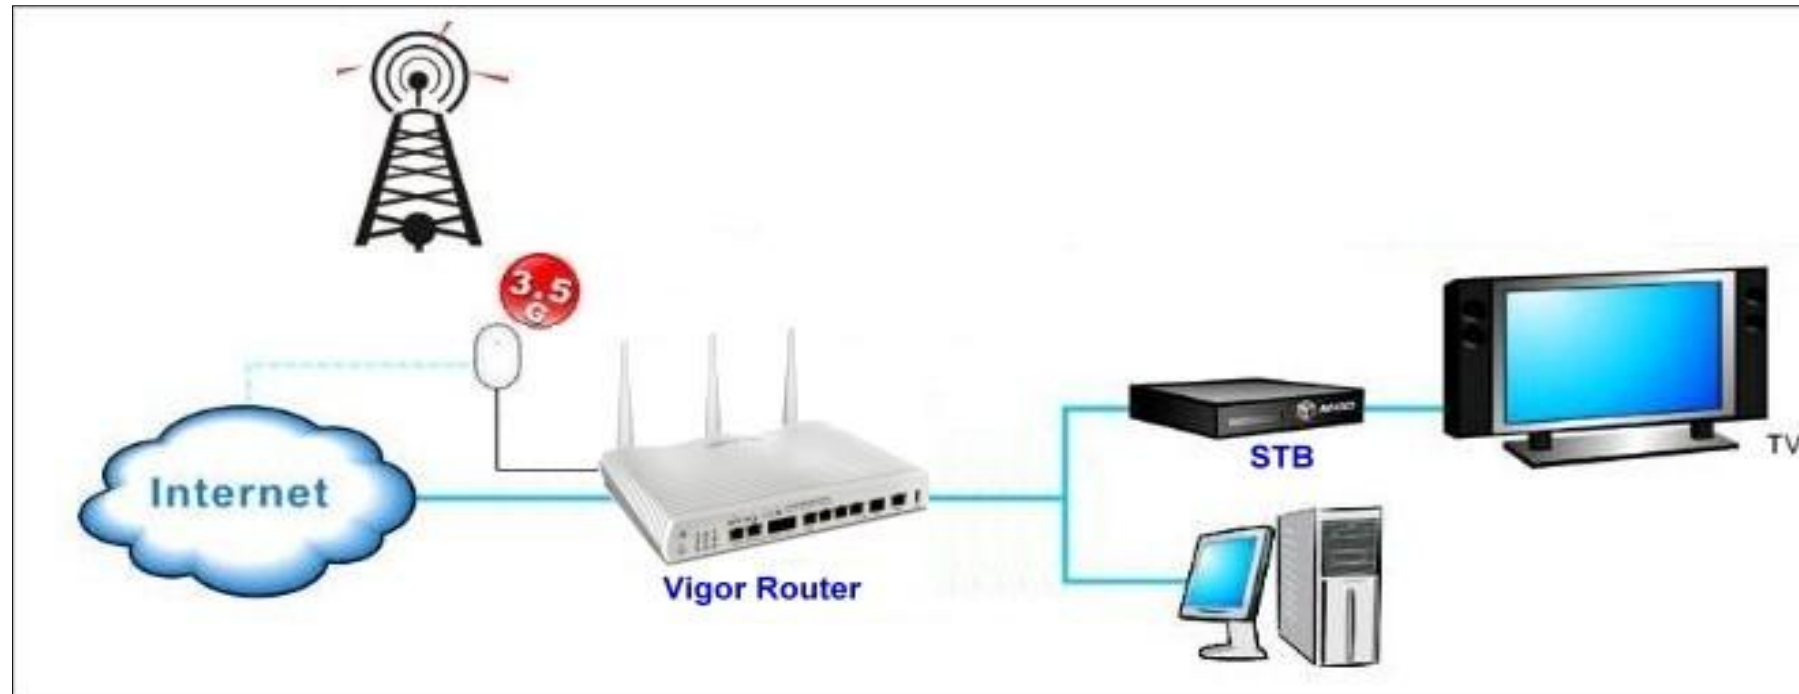

## 3G modem/cellphone list

The following 3G modems / cellphones have been tested with **Vigor2110 series** , **Vigor2130 series**, **Vigor2710 series**, **Vigor2800 series** , **Vigor2820 series** , **Vigor2830 series** , **Vigor2910 series** , **Vigor2920 series**, **Vigor2955**, **Vigor3100 series** , **VigorPro 5510 series**, **VigorIPPBX 2820 series**, **VigorIPPBX 3510** and **VigorFly200**. Many other standard 3G modems / cellphones will also work; please download latest Firmware for your Vigor router.